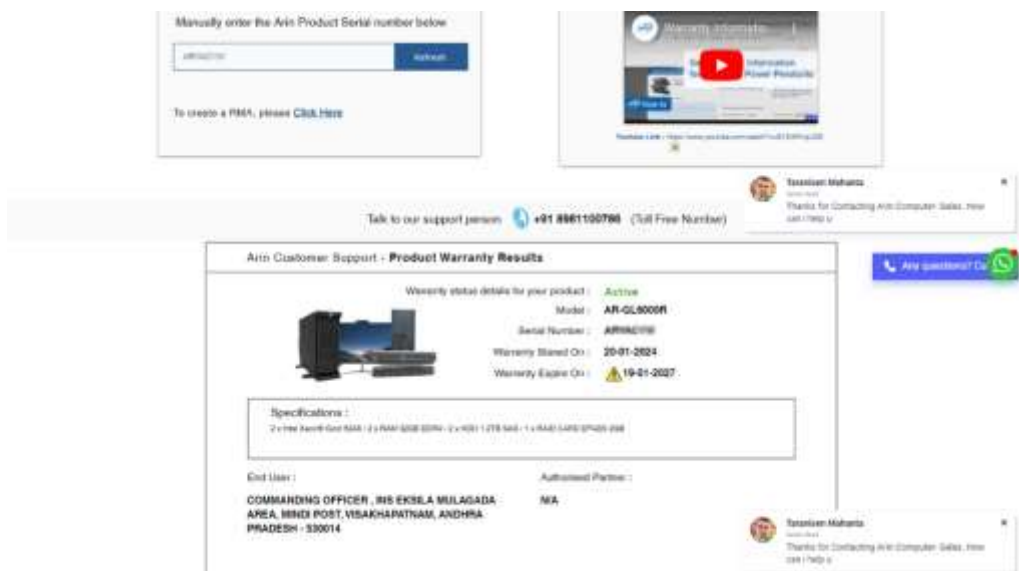

# Warranty Check Process

Toll Free Number  
+91 8981100786

Step 1: Go to <https://www.arincomputer.com/warranty>.

Step 2: Input your "Arin Product Serial Number" into the Search Bar.

Step 3: Check your Warranty Details here.