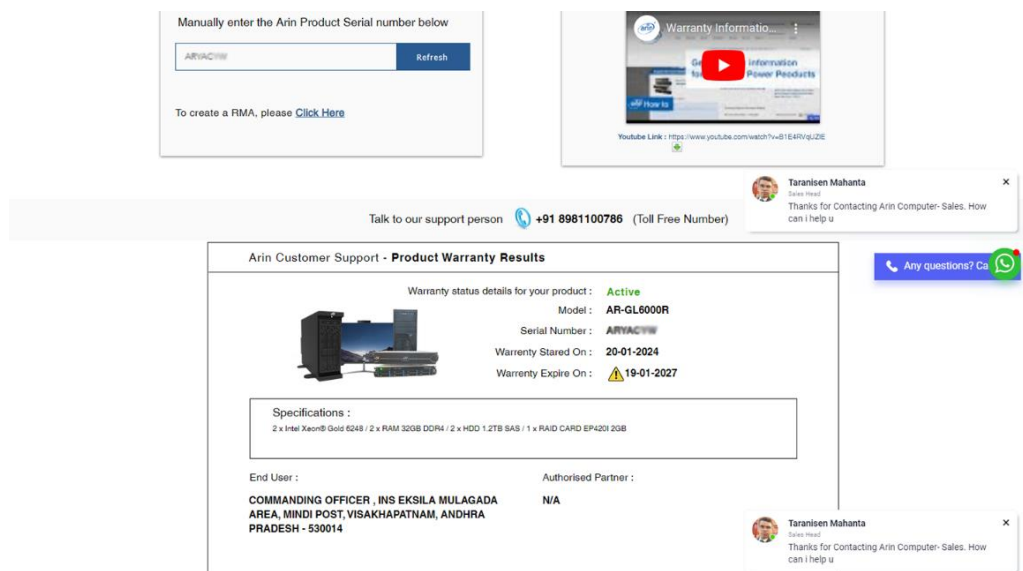

Dedicated Sales Team:
+91 9831148297
+91 9831210860
+91 8981500786

Step 1: Go to <https://www.arincomputer.com/warranty>.

Step 2: Input your "Arin Product Serial Number" into the Search Bar.

Step 3: Check your Warranty Details here.