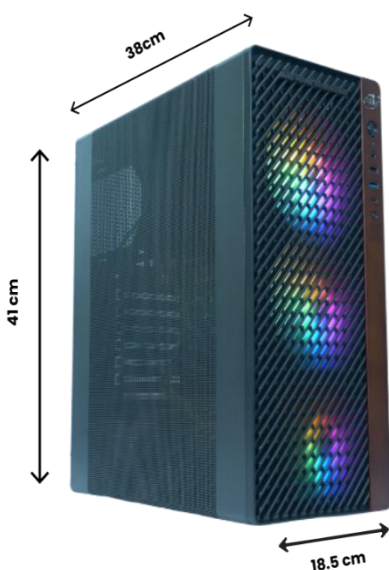

Graphics:

Integrated

Chipset:

Intel® B760 Chipset

Warranty:

3 Yr. Onsite Warranty Across India.

Registered Address:
6A, Kiran Sankar Roy Road,
2nd Floor, Kolkata 700001,
West Bengal, India.

Factory Address:
Premises No.154, (Boral-C), Majherpara,
P.O. Boral, P.S. Narendrapur, South 24
Parganas, West Bengal - 700154, India.

Digital Contact:
www.arincomputer.com
info@arincomputer.com
support@arincomputer.com

Dedicated Sales Team:
+91 9831148297
+91 9831210860
+91 8981500786