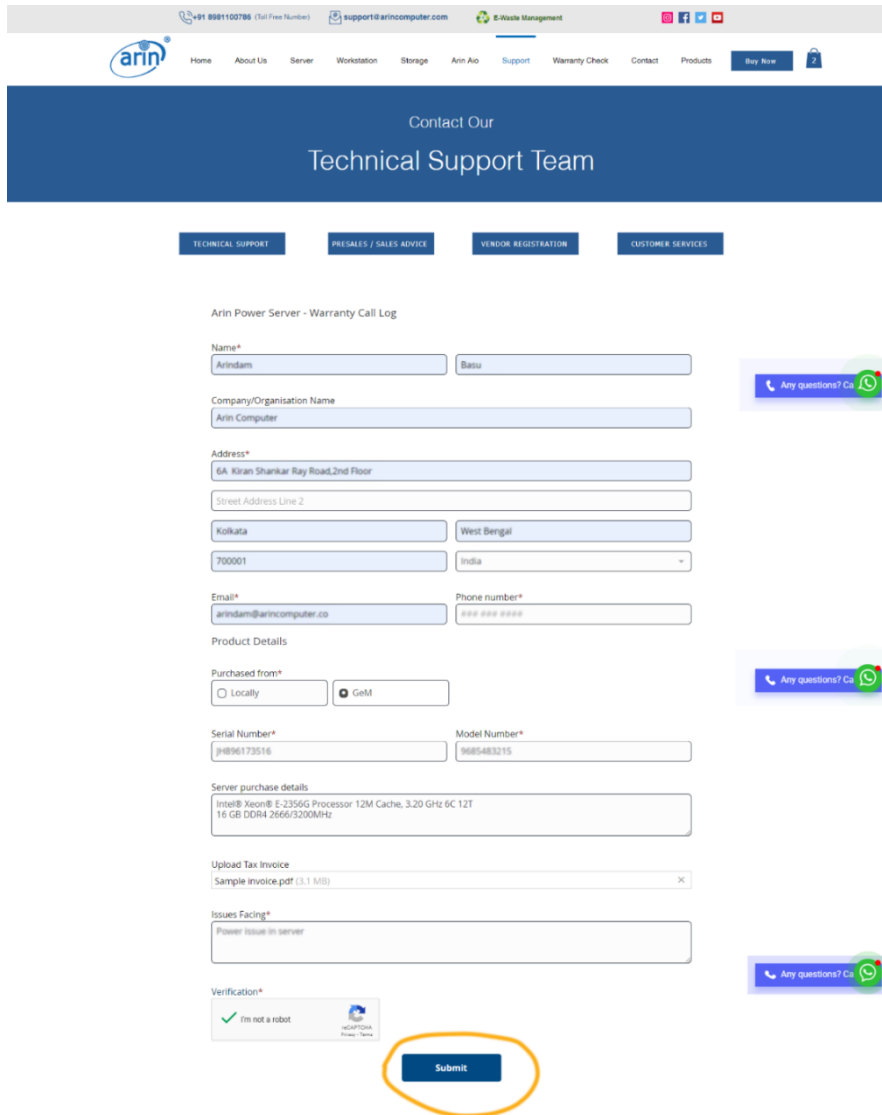

Registered Address:
6A, Kiran Sankar Roy Road,
2nd Floor, Kolkata 700001,
West Bengal, India.

Factory Address:
Premises No.154, (Boral-C), Majherpara,
P.O. Boral, P.S. Narendrapur, South 24
Parganas, West Bengal - 700154, India.

Digital Contact:
www.arincomputer.com
info@arincomputer.com
support@arincomputer.com

Dedicated Sales Team:
+91 9831148297
+91 9831210860
+91 8981500786